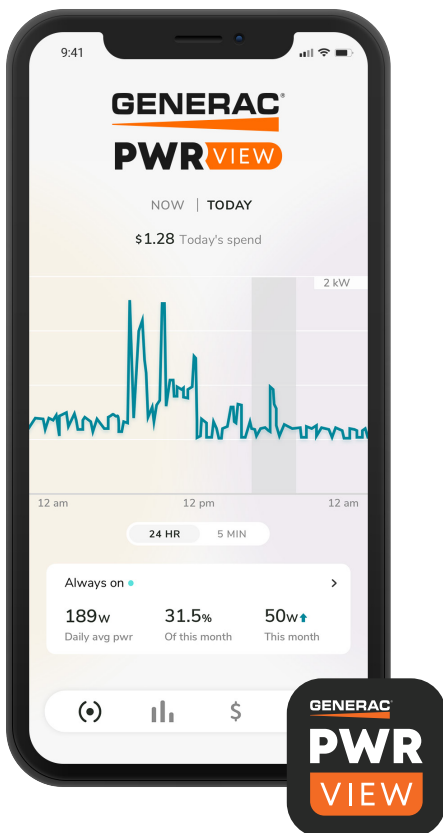

GENERAC'S EVOLUTION™ CONTROLLER

Features a multilingual LCD display that allows you to monitor battery status and track maintenance intervals to ensure your generator is always in top operating condition.

Alert

Get real-time notifications about your generator.

Protect

Remotely access your generator's health.

Manage

View your maintenance needs.

Get valuable home energy insights with PWRview™

PWRview™ monitors electricity usage and provides an in-depth look at where electrical waste occurs, letting you take the necessary steps to create greater energy efficiency within your home, which can lead to up to a 20%* reduction in your electric utility bill.

Energy Usage at-a-Glance

Get real-time understanding of your energy use, giving you an improved experience.

Gain Energy Consciousness

See phantom loads that contribute excessively to rising electricity bill.