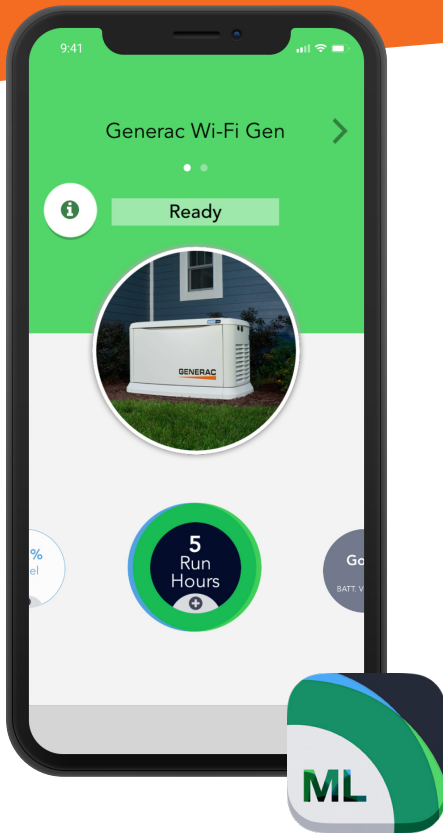

Get 24/7 peace of mind with Mobile Link™

Mobile Link remote monitoring lets you get and share information about your home standby generator no matter where you are, using your computer, smart phone, or mobile device.

Alert

Get real-time notifications about your generator.

Protect

Remotely access your generator's health.

Manage

View your maintenance needs.